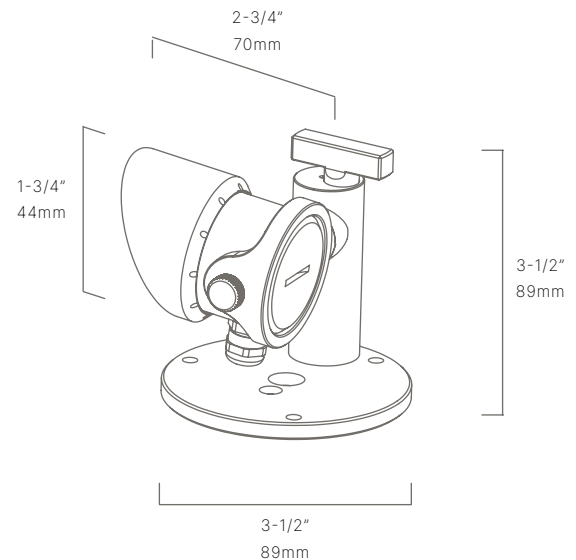

AURORALIGHT

PROJECT: _____

SKU #: _____

TYPE: _____

ARIEL

UDW428144

The Auroralight Ariel is an amphibious IP68, directional LED luminaire. With its compact size, the Ariel is perfect for smaller water features or hiding under aquatic plants or rocks.

- Storm Drain™ Lens Drainage System
- Interchangeable PMMA Acrylic Optics from 20° to 60°
- Thermally Integrated® w/ Copper Core Technology®
- Ideal for small water features and wet areas

CONFIGURATOR:

AVAILABLE FINISHES:

FIXTURE DIMENSIONS	H3-1/2" x W3-1/2"
LIGHT SOURCE	Integrated LED
COLOR TEMPERATURES	2700K, 3000K
WATTAGES	4.5W
CRI (RA)	80 CRI
VOLTAGE	12V
DELIVERED LUMENS	335lm (3000K)
DIMMABLE	Yes, Dim to <10% via Transformer
DRIVER	Yes, 12V Integral Constant Current
TRANSFORMER	12V AC/DC (Supplied by others)
MOUNT	Included CAM-LOC™ Stand
ACCESSORIES	Yes, Included 60° Glare Shield
OPTICS	Yes, Included 20°, 40° & 60°
FINISH	Included Natural Brass
MATERIAL	Brass
WIRE LENGTH	24'
LOCATION	Interior & Exterior Wet
CERTIFICATIONS	UL, IP66, IP67, IP68